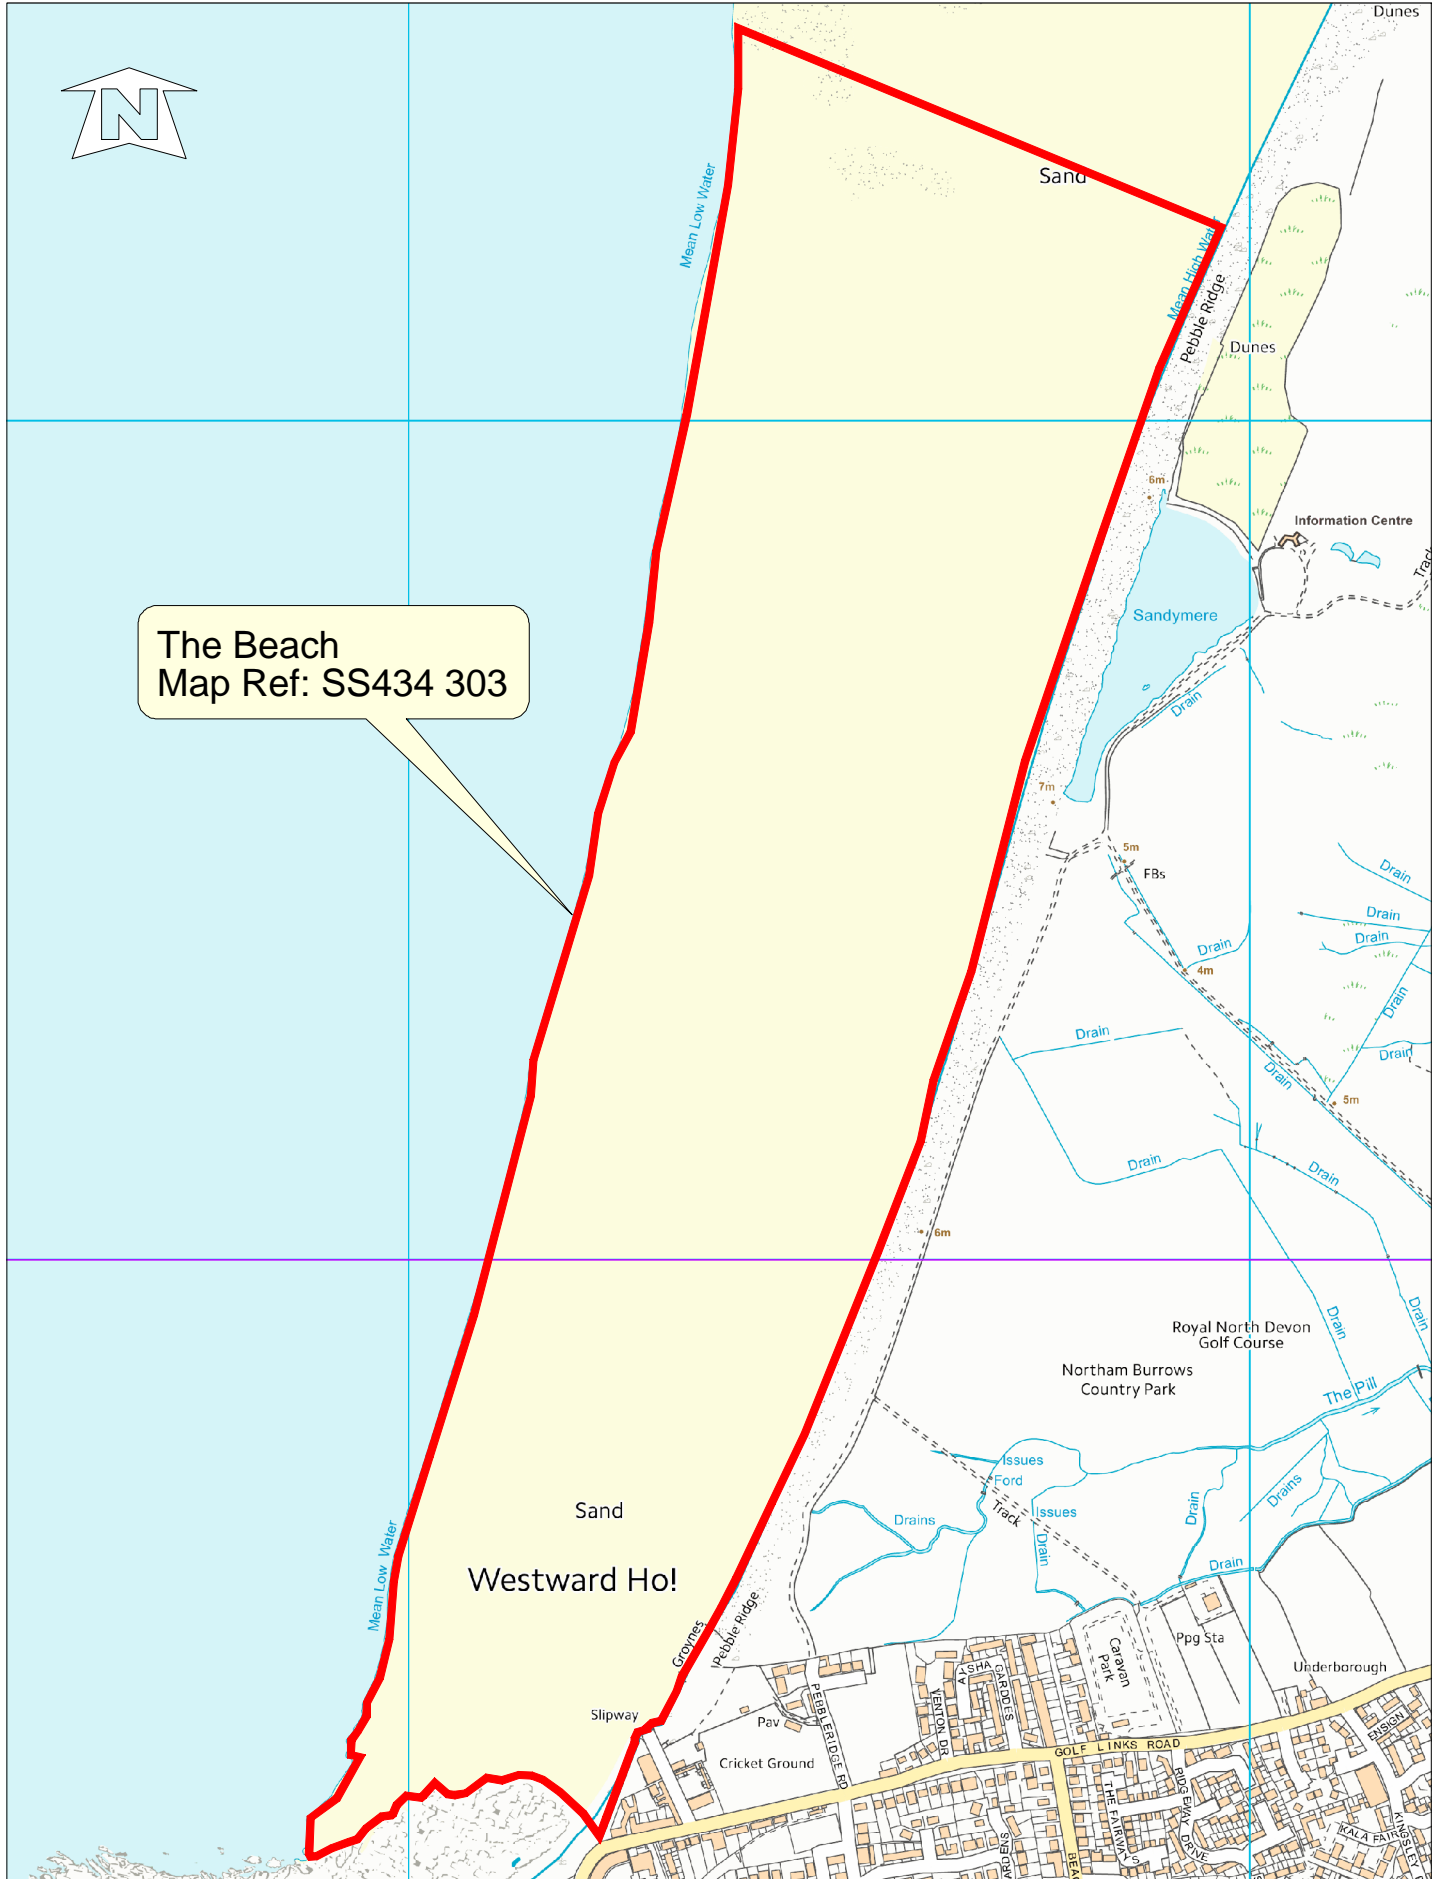

# Leisure Hire - The Beach, Westward Ho! EX39 1LL

© Crown copyright and database rights 2015 Ordnance Survey 100022736 EUL.  
You are permitted to use this data solely to enable you to respond to, or interact with,  
the organisation that provided you with the data.  
You are not permitted to copy, sub-license, distribute or sell any of this data to third parties in any form.

Date Produced : 29/07/2015

Scale 1:9000