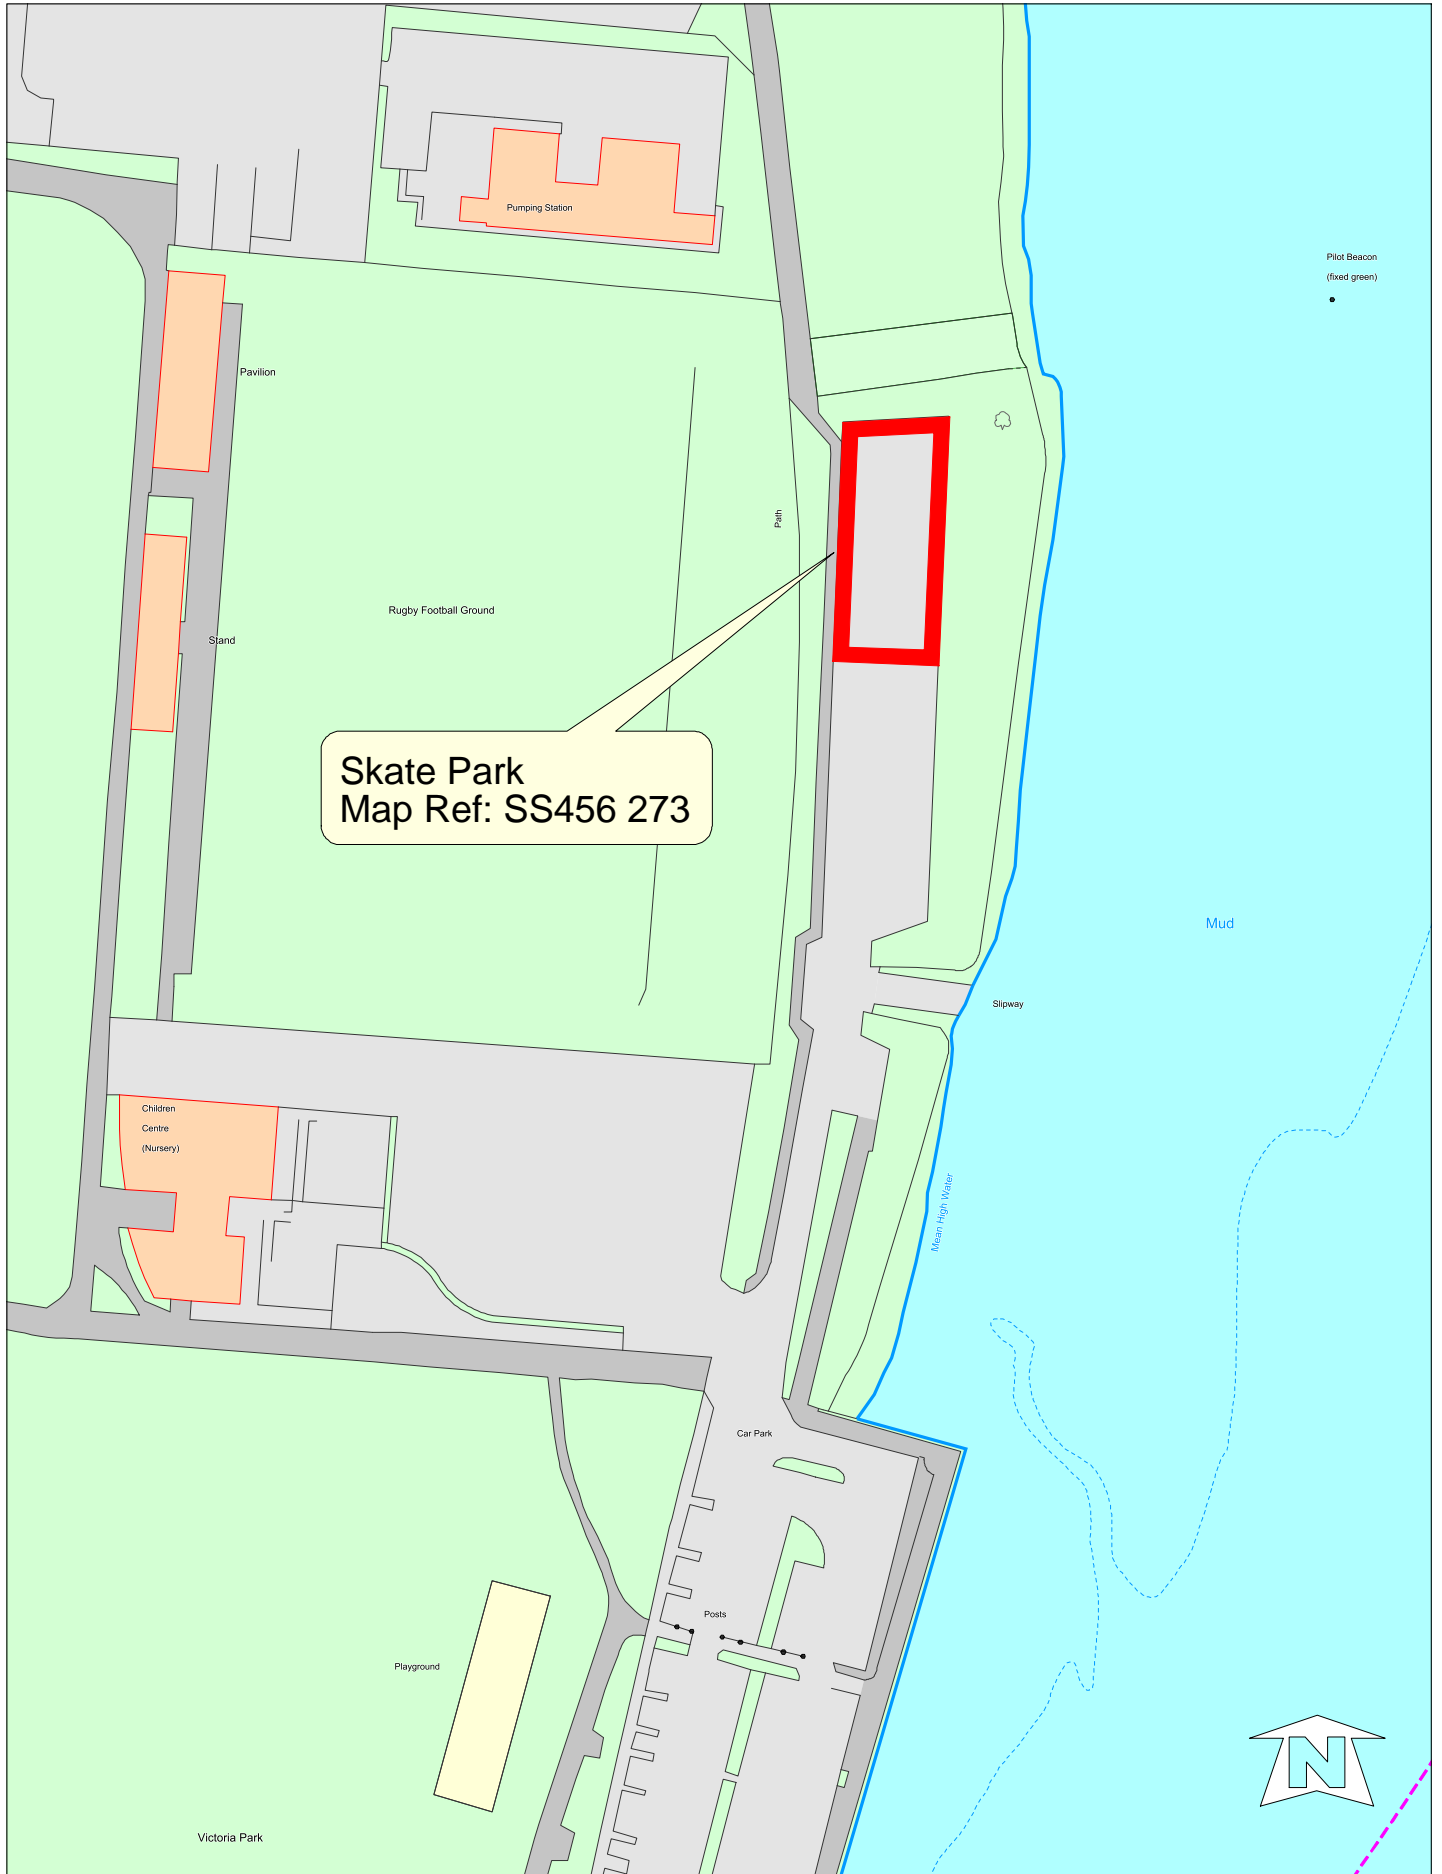

# Leisure Hire - Skate Board Park, Bideford EX39 2QQ

© Crown copyright and database rights 2015 Ordnance Survey 100022736 EUL.  
You are permitted to use this data solely to enable you to respond to, or interact with,  
the organisation that provided you with the data.  
You are not permitted to copy, sub-license, distribute or sell any of this data to third parties in any form.

Date Produced : 28/07/2015

Scale 1:1250